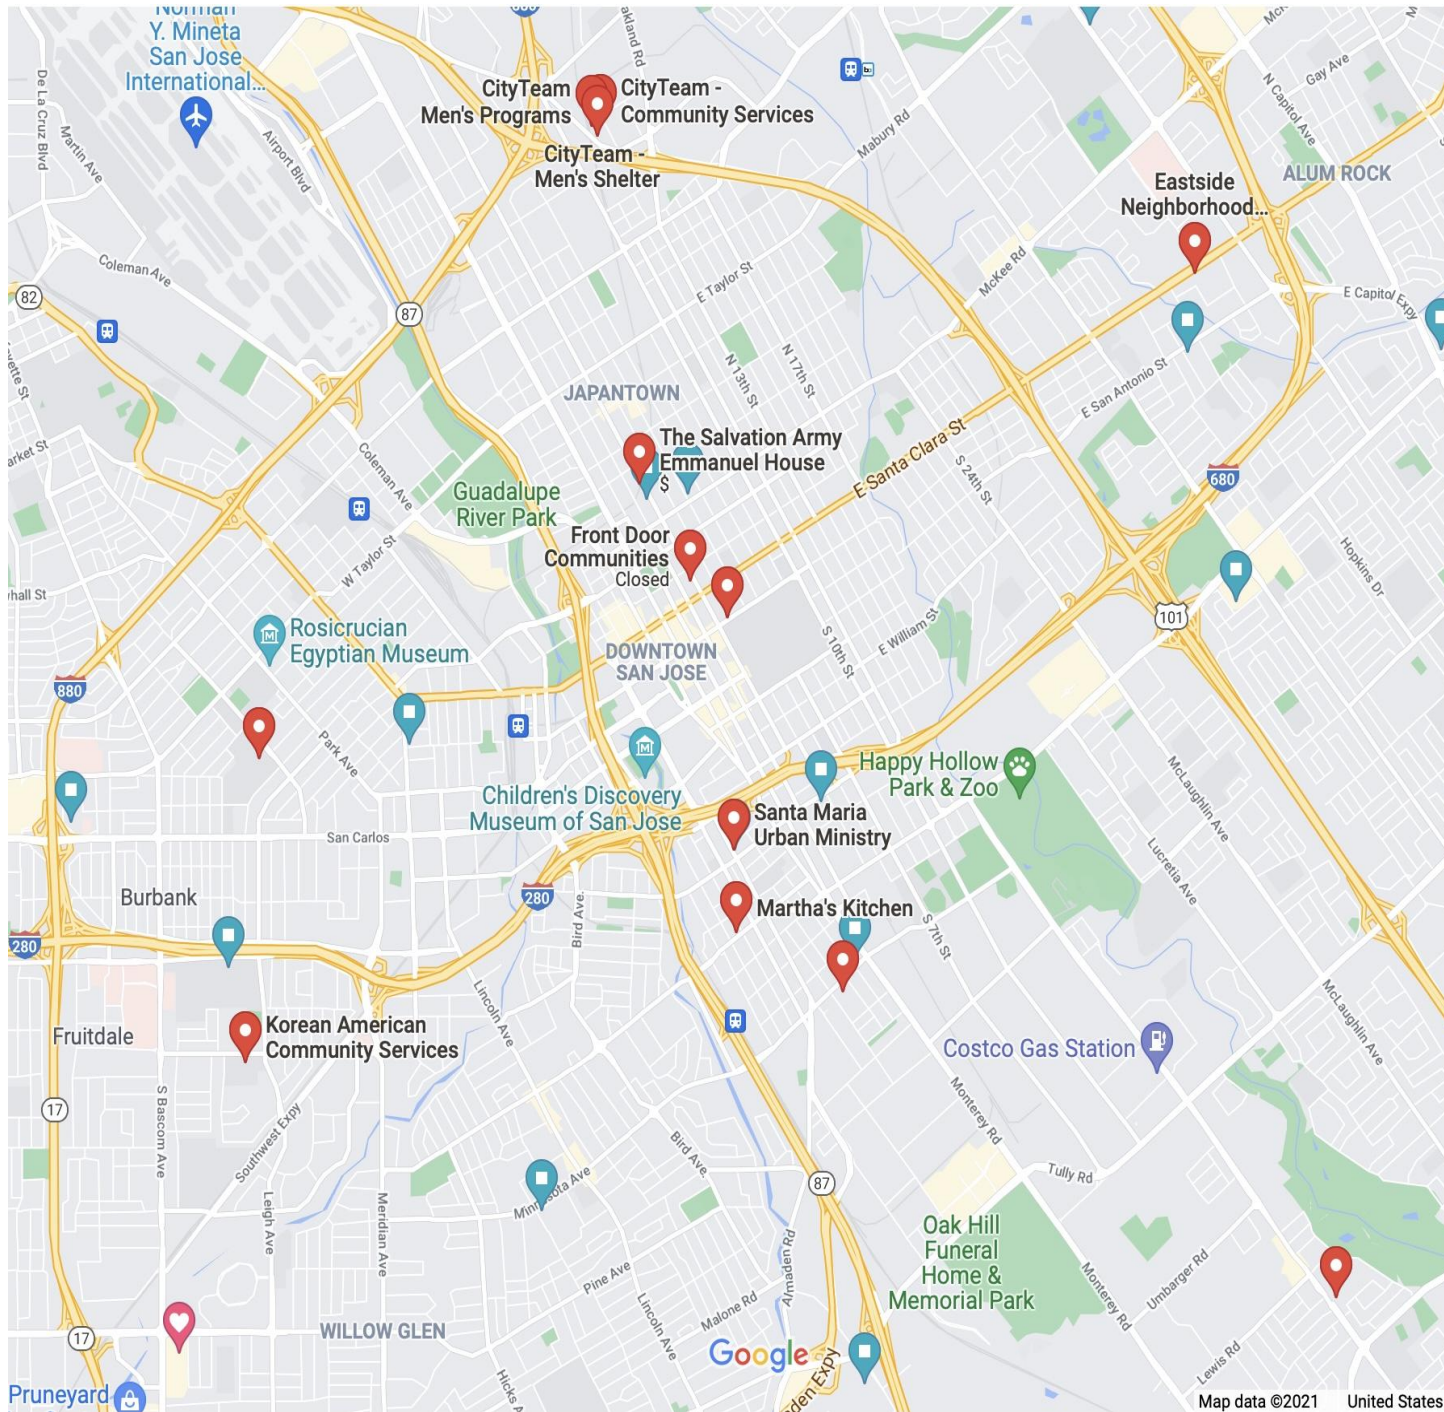

Meals & Bag Lunches